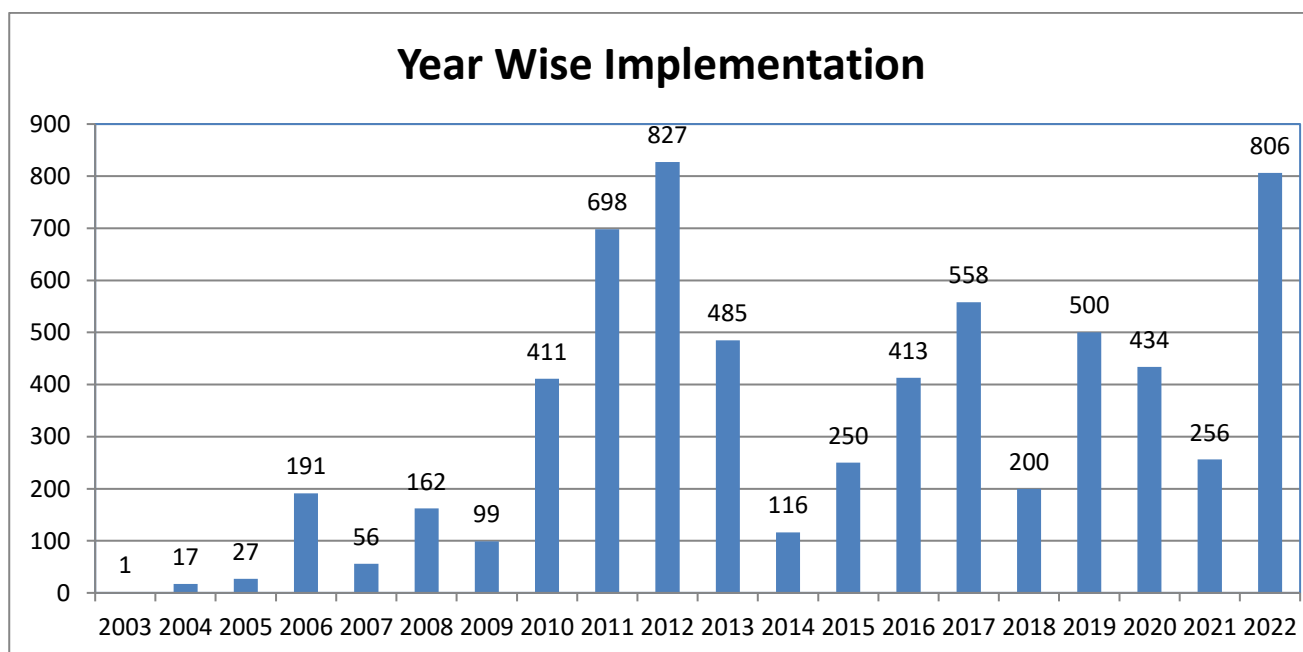

4. e-Granthalaya Implementation Map (2003-2022) – Total 6507 Libraries

Fig.1: Implementation Map

5. State-Wise Implementation (2003-2022) – Total 6507 Libraries

S. No.	State	Implementations
1	[Indian Organizations Abroad] – Embassies etc.	23
2	Andaman & Nicobar	15
3	Andhra Pradesh	93
4	Arunachal Pradesh	40
5	Assam	159
6	Bihar	235
7	Chandigarh	49
8	Chhattisgarh	98
9	Dadra & Nagar Haveli	7
10	Daman & Diu	6
11	Delhi	494
12	Goa	45
13	Gujarat	149
14	Haryana	161
15	Himachal Pradesh	104
16	Jammu & Kashmir	159
17	Jharkhand	113
18	Karnataka	507
19	Kerala	137
20	Ladakh	11
21	Lakshadweep	5
22	Madhya Pradesh	826
23	Maharashtra	816
24	Manipur	26
25	Meghalaya	49
26	Mizoram	21
27	Nagaland	18
28	Nepal	2
29	Odisha	121
30	Puducherry	24
31	Punjab	208
32	Rajasthan	267
33	Sikkim	19
34	Tamil Nadu	131
35	Telangana	93
36	Tripura	81
37	Uttar Pradesh	547
38	Uttarakhand	246
39	West Bengal	140

6. Year –Wise Implementation (2003 – 2022)

S.N.	YEAR	Release of Version	No. of Libraries where software Implemented	No. of Training Programs Conducted	No. of Librarians Trained	Libraries on NIC Cloud
1.	2003	V.1.0 (Public Library Ed)	1	nil	nil	
2.	2004		17	nil	nil	
3.	2005	V.2.0 (LAN Ed)	27	5	98	
4.	2006		191	6	213	
5.	2007	V.3.0 (UNICODE LAN Ed)	56	9	286	
6.	2008		162	11	297	
7.	2009		99	15	466	
8.	2010		411	15	336	
9.	2011		698	20	528	
10.	2012		827	20	600	
11.	2013		485	17	534	
12.	2014		116	5	166	
13.	2015	V.4.0 (Cloud Ed)	250	10	314	160
14.	2016		413	13	521	351
15.	2017		358+200 IAF	15	491	311
16.	2018		200	8	296	200
17.	2019		500	7	175	500
18.	2020		434	2	67	434
19.	2021		256	1	22	256
20.	2022		806	2	120	806
TOTAL		4	6507	181	5530	3018