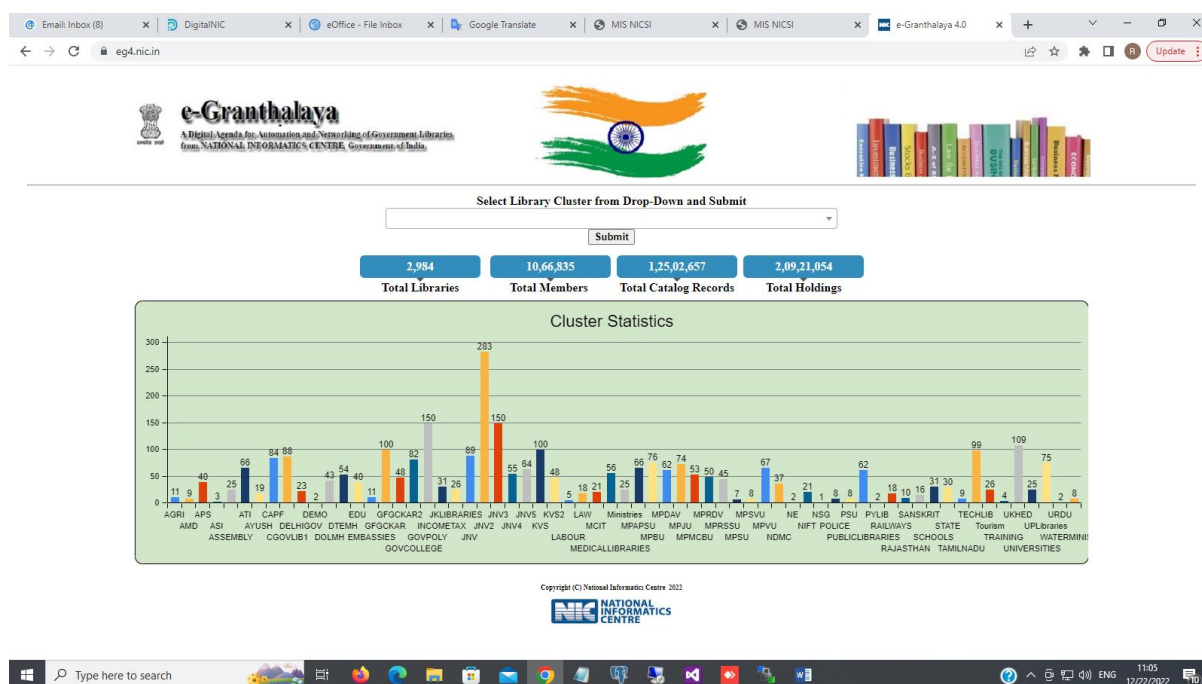

libraries which are using e-Granthalaya software has been hosted in NIC Server and available in public domain at <https://egranthalaya.nic.in> .

No. of Books Titles Catalog Records = **125.17 Lakh**
No. of Books Holdings / copies = **209.47 Lakh**
No. of e-Books/Report available = **15000**
No. of Members Registered for Union Catalog = **10.68 Lakh**

Union Catalog of Government Libraires powered by e-Ganthalaya Software is accessible for searching in public domain where any citizen of the country can make search based on Author, Publisher, Subject and other parameters. The Inter Library Loan requested can also be submitted by registered members in order to get the book issued from holding library.

9. Class Room Training / Workshops Conducted During 2022

We have organized following Training/ Workshops /seminars / DEMO sessions of e-Granthalaya in various parts of the country to make it popular among the Indian libraries.

S.N.	Location	DATE	Venue	User Deptt/ Govt	No of Participants
1.	Bhopal	12-14 SEP 2022	R.C.V.P. Nrontha Academy, Bhopal	HED, MP Government	75
2.	Manipur	31 OCT- 02 NOV-2022	Manipur University, Imphal, Manipur	Manipur Legislative Assembly, Manipur Government with NIC Manipur	45