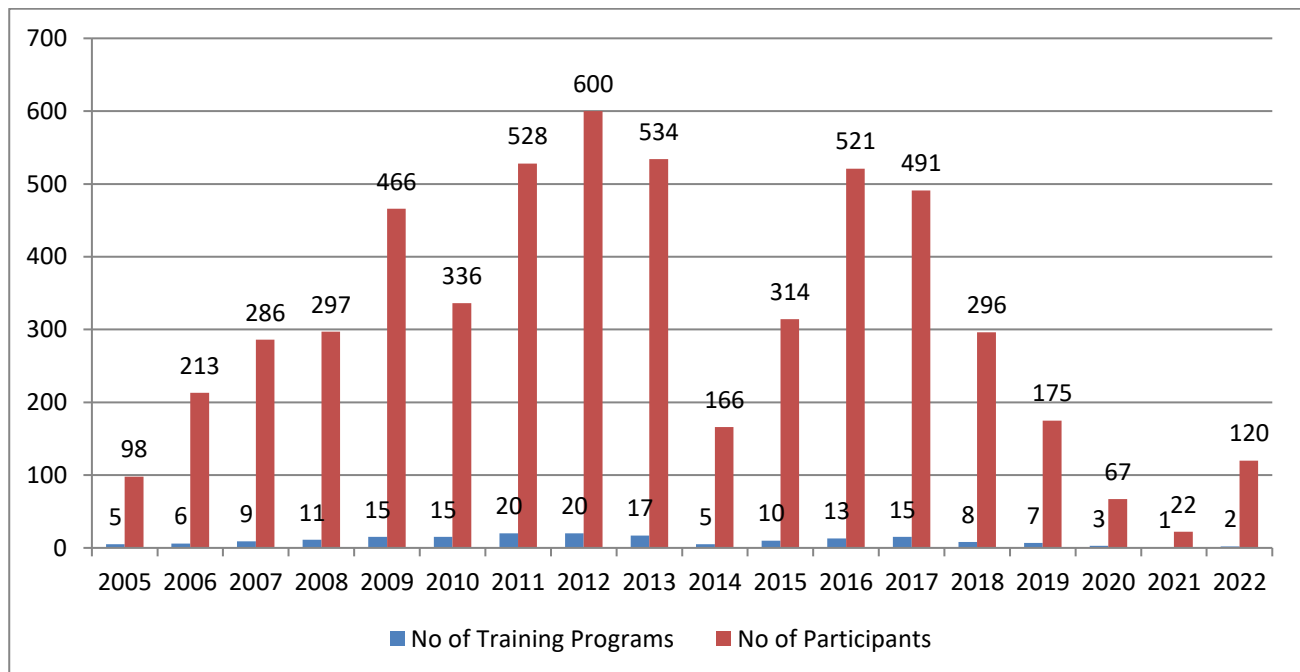

6. Year –Wise Implementation (2003 – 2022)

S.N.	YEAR	Release of Version	No. of Libraries where software Implemented	No. of Training Programs Conducted	No. of Librarians Trained	Libraries on NIC Cloud
1.	2003	V.1.0 (Public Library Ed)	1	nil	nil	
2.	2004		17	nil	nil	
3.	2005	V.2.0 (LAN Ed)	27	5	98	
4.	2006		191	6	213	
5.	2007	V.3.0 (UNICODE LAN Ed)	56	9	286	
6.	2008		162	11	297	
7.	2009		99	15	466	
8.	2010		411	15	336	
9.	2011		698	20	528	
10.	2012		827	20	600	
11.	2013		485	17	534	
12.	2014		116	5	166	
13.	2015	V.4.0 (Cloud Ed)	250	10	314	160
14.	2016		413	13	521	351
15.	2017		358+200 IAF	15	491	311
16.	2018		200	8	296	200
17.	2019		500	7	175	500
18.	2020		434	2	67	434
19.	2021		256	1	22	256
20.	2022		806	2	120	806
TOTAL		4	6507	181	5530	3018

Fig.2: Year-Wise Implementation

Fig.3: Year-Wise Training Programs conducted

7. e-Granthalaya Web Site (<https://egranthalaya.nic.in>)

e-Granthalaya Web site provides general information about the project. Besides, list of official implementation, trainings conducted and access of Union Catalog of Government libraries as well as documentation access also available for visitors/users.